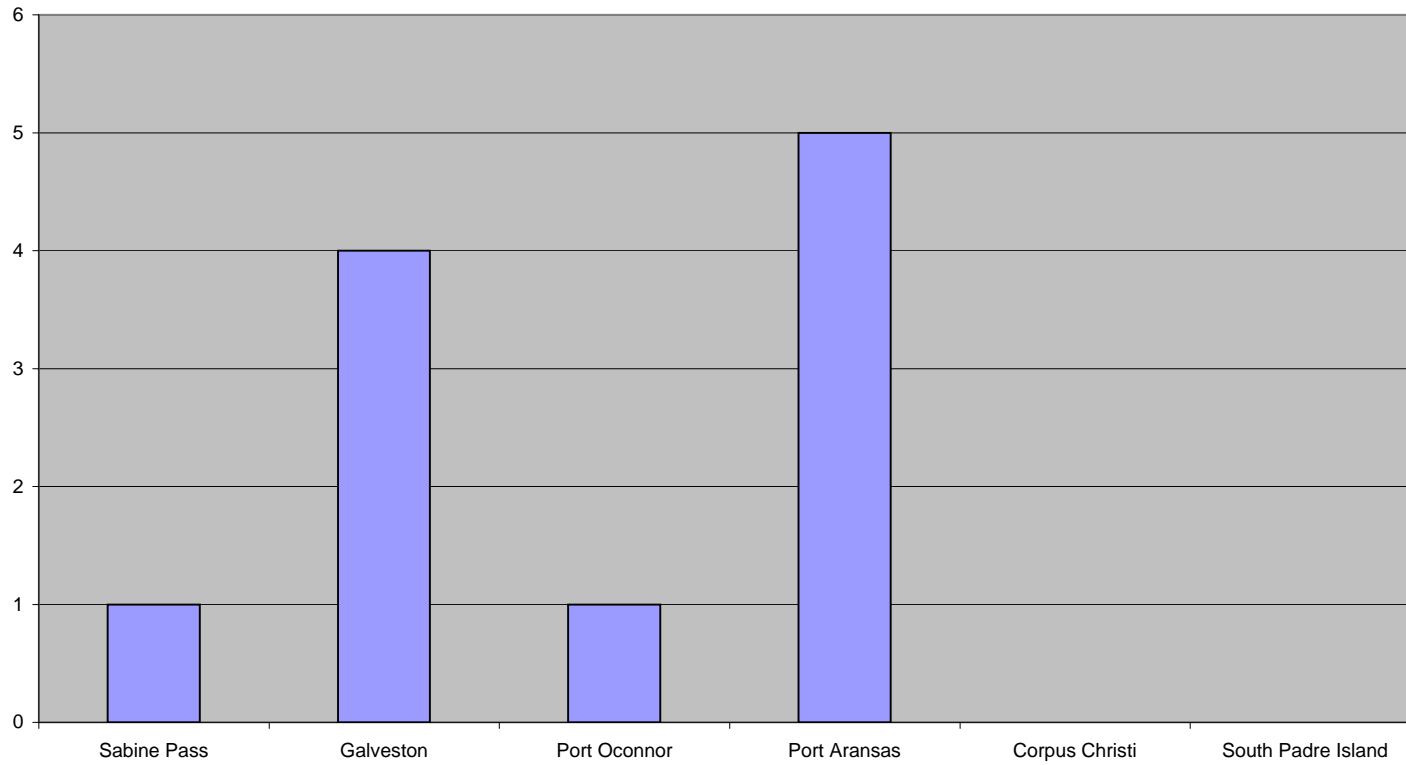

**Texas Marine Mammal Stranding Network
2nd Quarter 2009 - Strandings by Region**

Texas Marine Mammal Stranding Network
2nd Quarter 2009 - Strandings by Month

Texas Marine Mammal Stranding Network
2nd Quarter 2009 - Strandings by Species

**Texas Marine Mammal Stranding Network
2nd Quarter 2009 - Strandings by Code**

**Texas Marine Mammal Stranding Network
2nd Quarter 2009 - Strandings by Length**