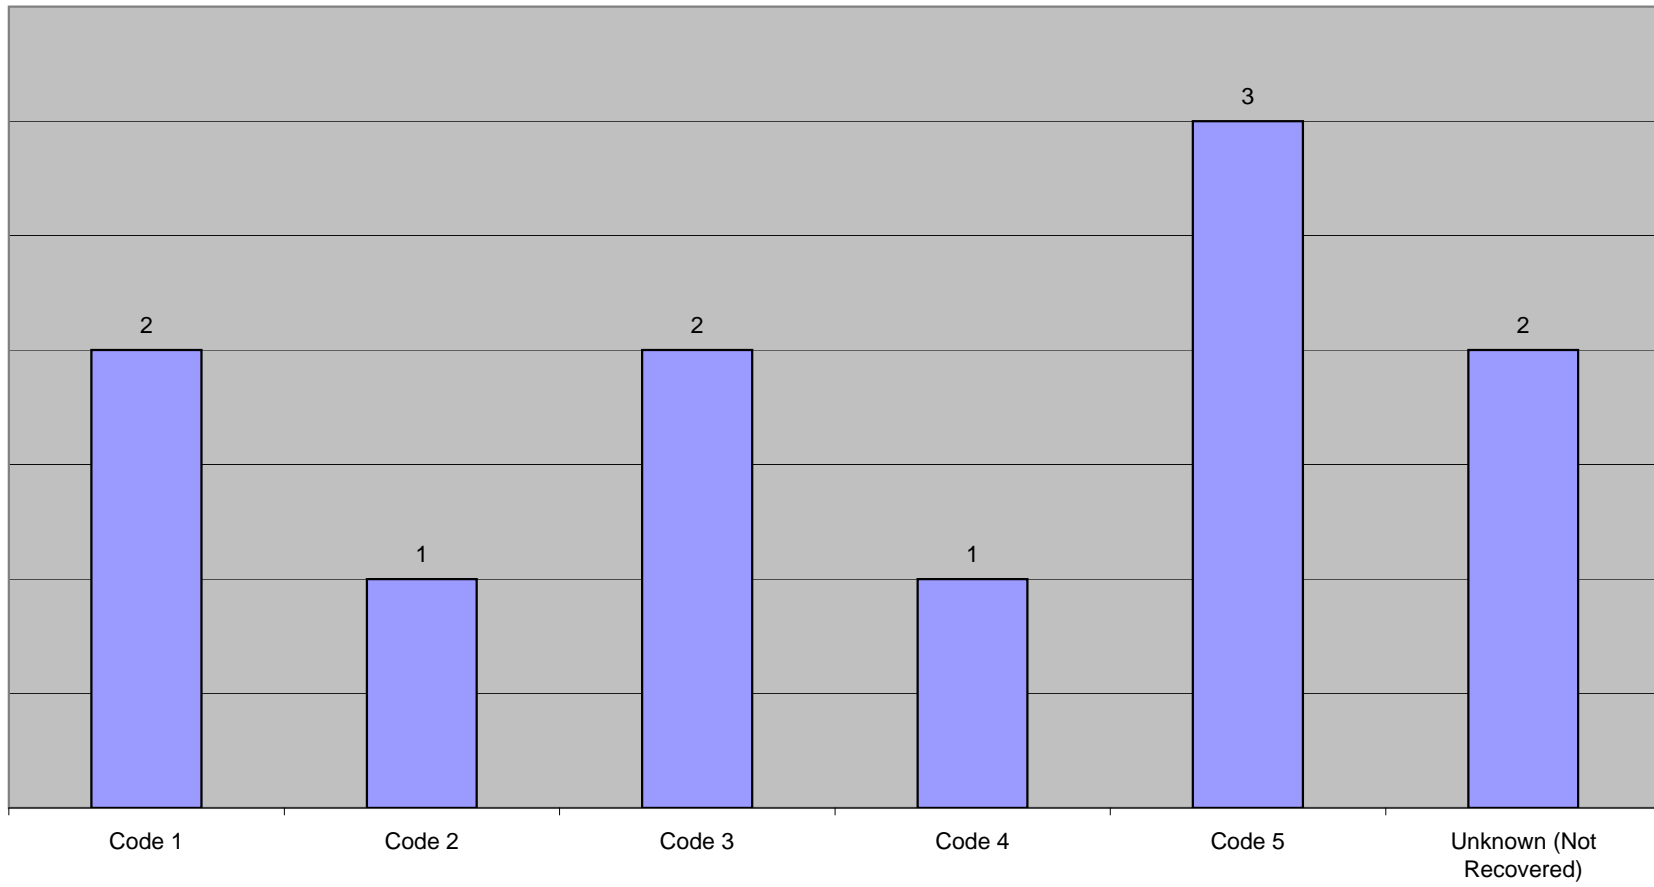

**Texas Marine Mammal Stranding Network
2nd Quarter 2009 - Strandings by Code**

**Texas Marine Mammal Stranding Network
2nd Quarter 2009 - Strandings by Length**