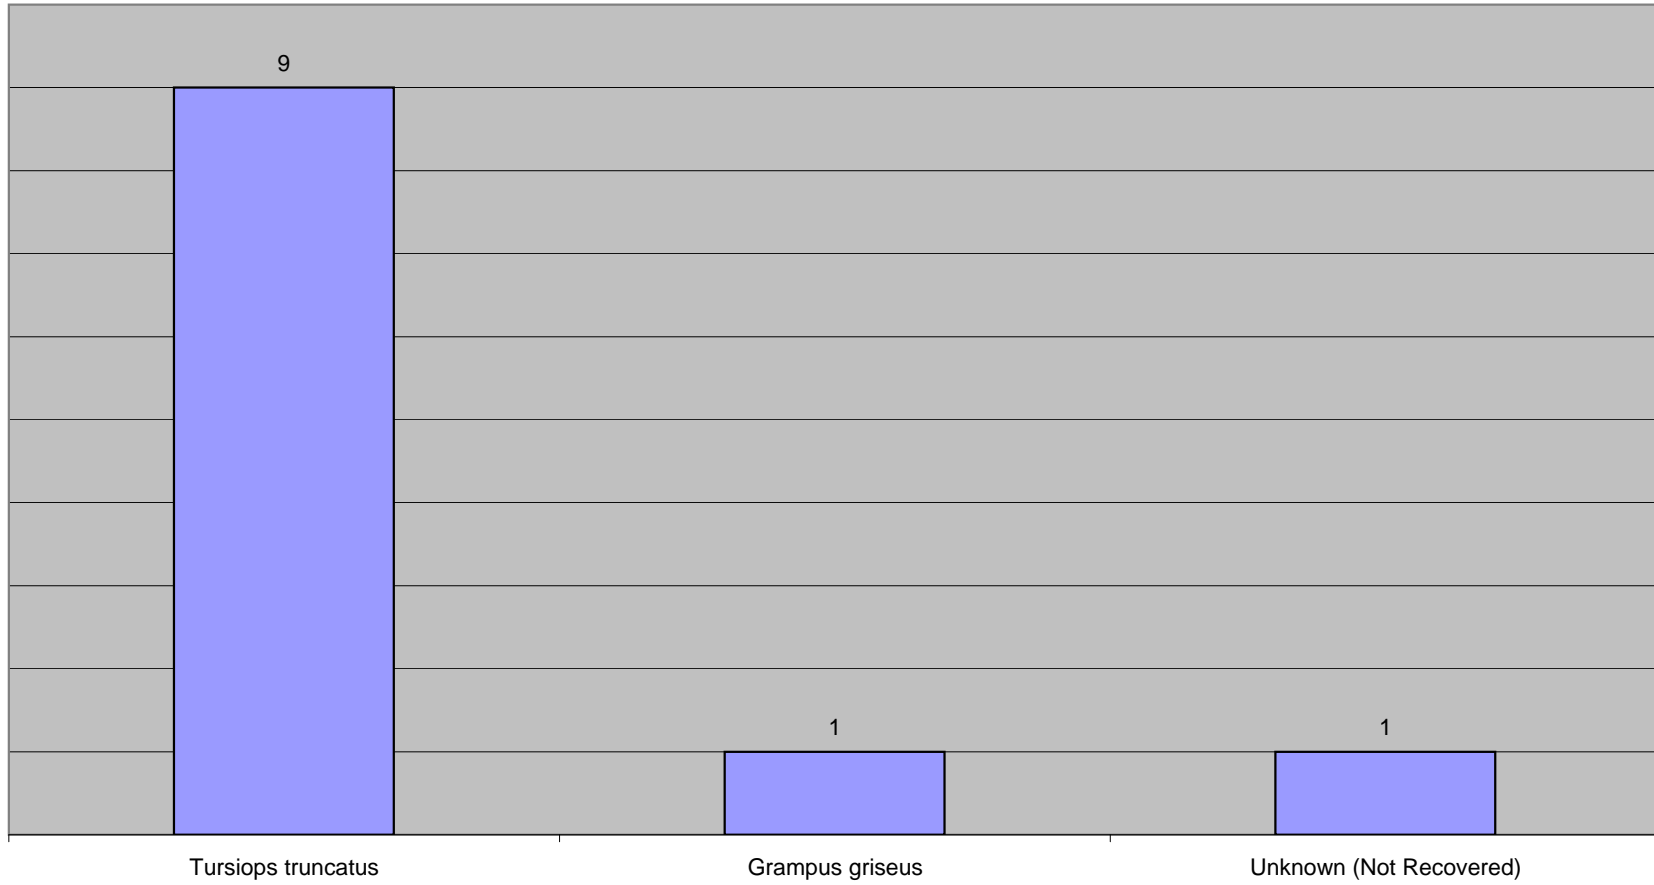

**Texas Marine Mammal Stranding Network
2nd Quarter 2009 - Strandings by Region**

Texas Marine Mammal Stranding Network
2nd Quarter 2009 - Strandings by Month

Texas Marine Mammal Stranding Network
2nd Quarter 2009 - Strandings by Species

**Texas Marine Mammal Stranding Network
2nd Quarter 2009 - Strandings by Code**

**Texas Marine Mammal Stranding Network
2nd Quarter 2009 - Strandings by Length**